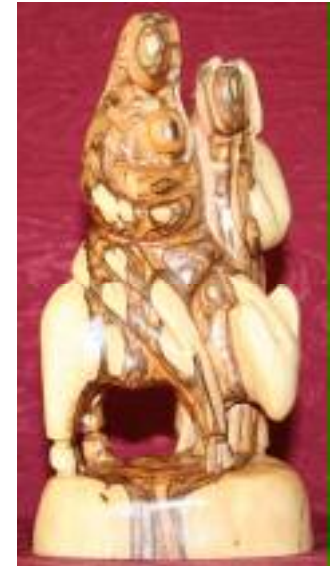

## Christmas Items

Bethlehem Bible College Choir  
Christmas CD

Tabgha Trivet, Wood Edge, 7"  
PL053 \$10

*\*Different designs and sizes  
available on our website\**

Candlesticks 10  
CN002 \$10

Small Bell Nativity  
SN019 \$5

Angel, Carved  
SA001 \$11

Assorted Ornaments  
OM001 \$5

Small Nativity 3 1/2  
SN018A \$3

Flight to Egypt - Faceless  
SF003B \$14 ( 5 )  
SF004 \$21 ( 7 )

*\*Carved faces also available-  
See website\**